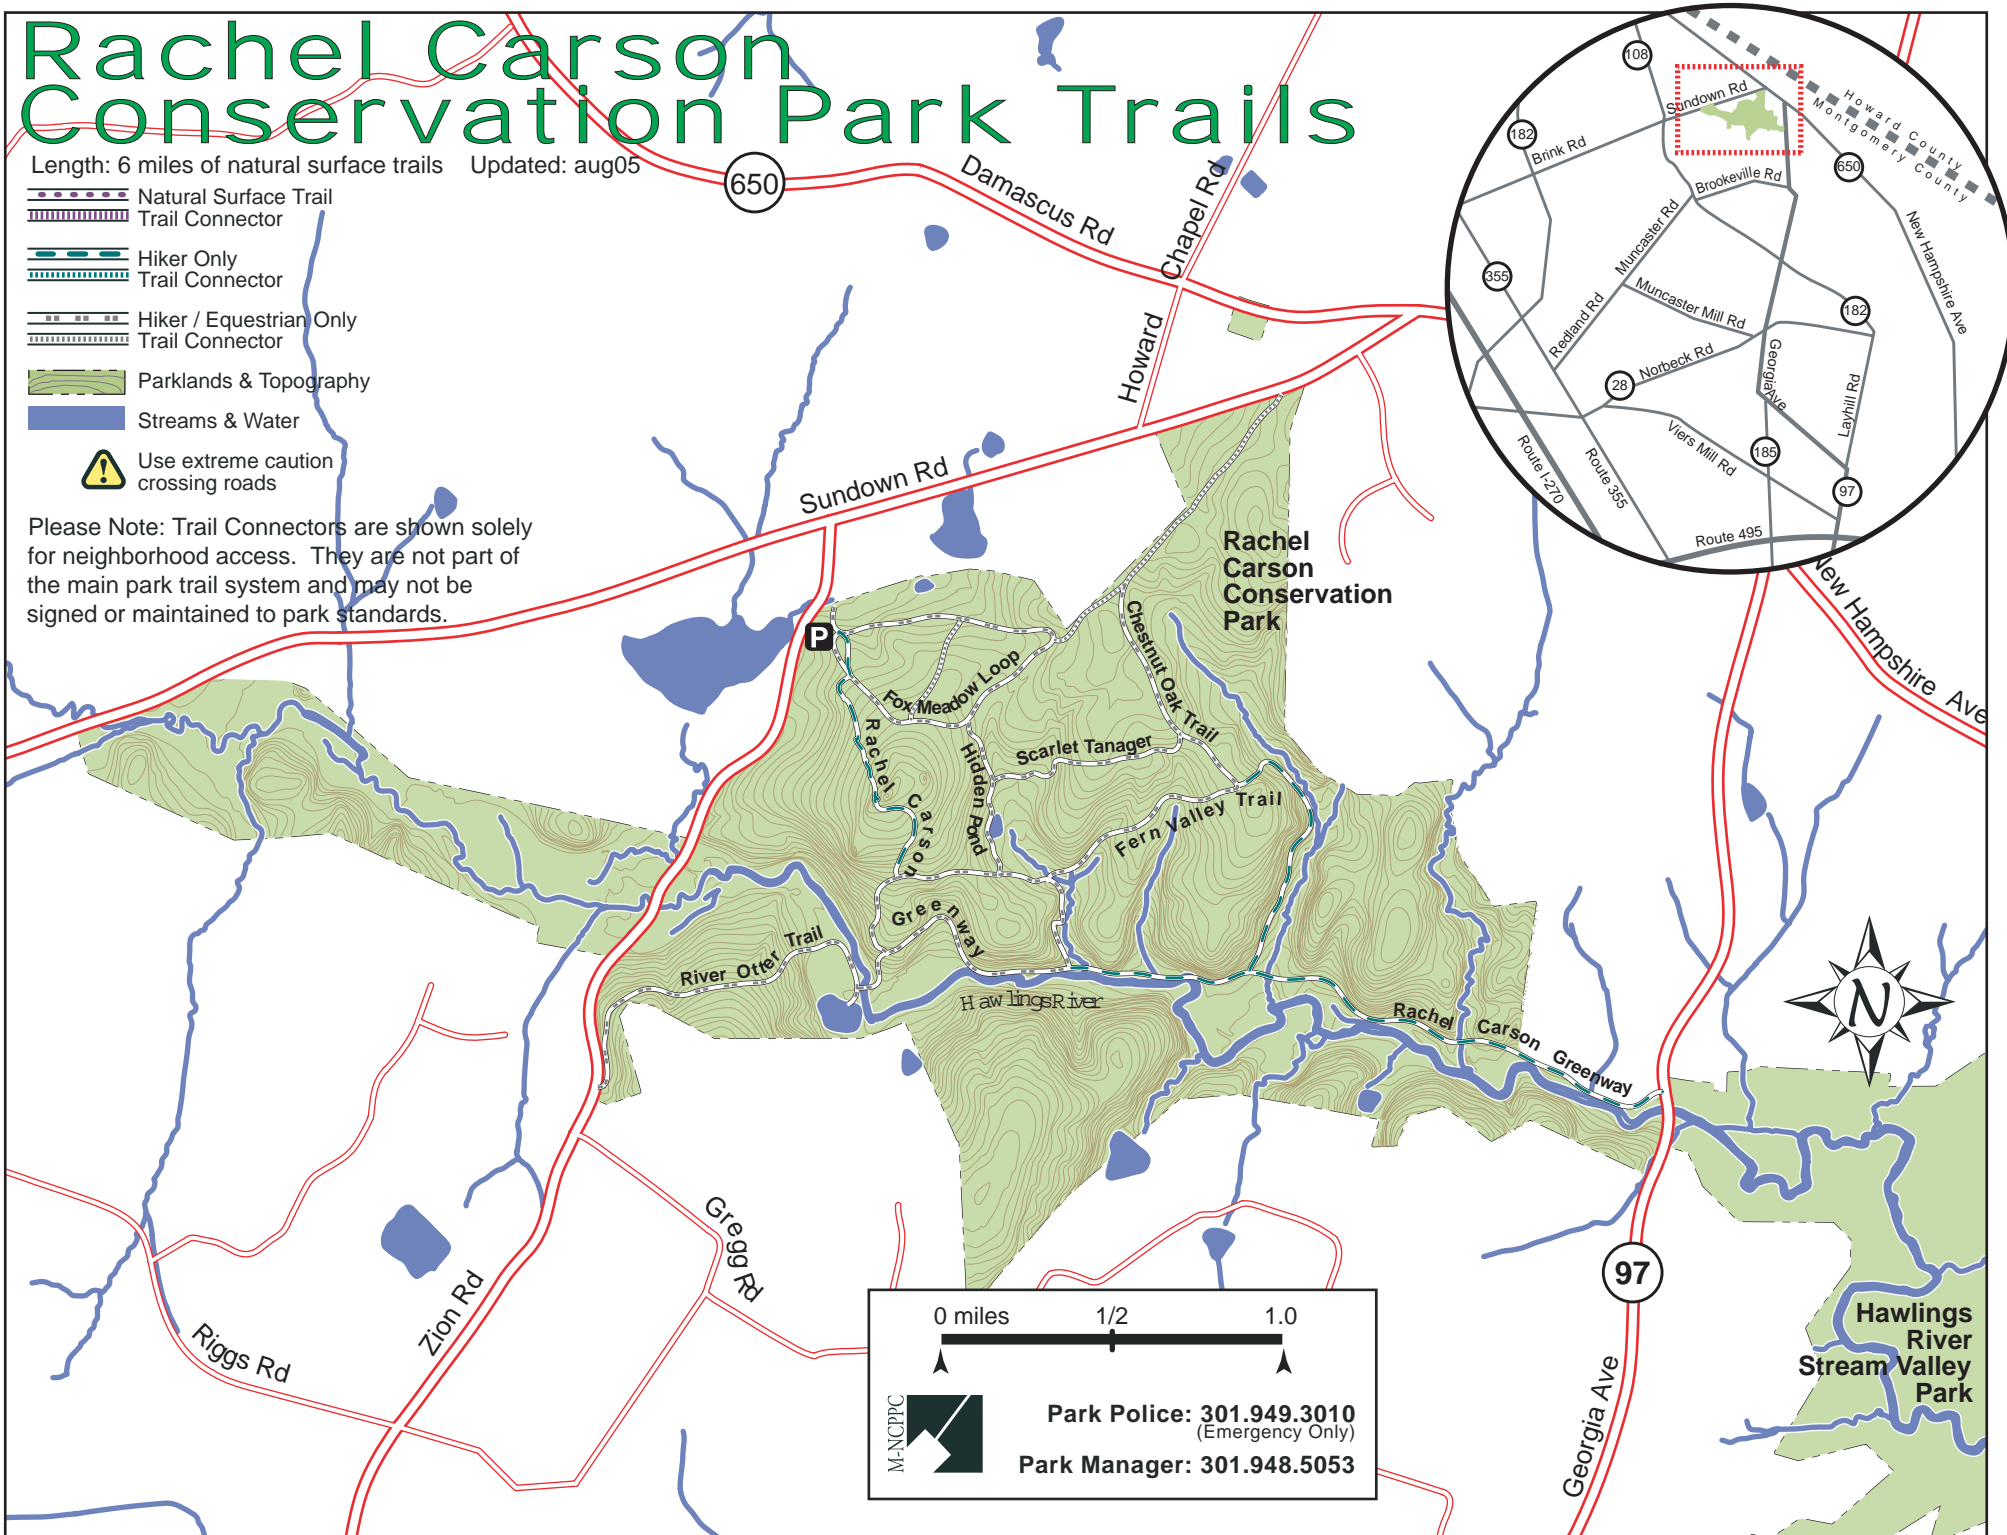

Rachel Carson Conservation Park Trails

Length: 6 miles of natural surface trails Updated: aug05

-  Natural Surface Trail
-  Trail Connector
-  Hiker Only Trail Connector
-  Hiker / Equestrian Only Trail Connector
-  Parklands & Topography
-  Streams & Water
-  Use extreme caution crossing roads

Please Note: Trail Connectors are shown solely for neighborhood access. They are not part of the main park trail system and may not be signed or maintained to park standards.

0 miles 1/2 1.0

 **Park Police: 301.949.3010**
(Emergency Only)